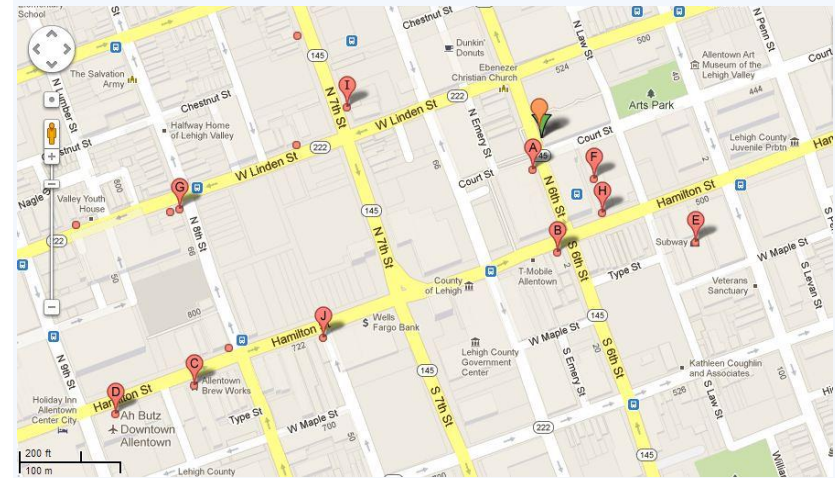

## F Hollister's Courthouse Deli

535 W Hamilton St, Allentown, PA 215 ft SE  
(610) 434-6601 · [thecourhousedeli.com](http://thecourhousedeli.com)

### Directions from Miller Symphony Hall to Lehigh Valley Mall

1. Head north on N 6th St toward Allentown Arts Walk  
1.2 mi
2. Slight right onto MacArthur Rd  
0.7 mi
3. Slight right toward Lehigh Valley Mall  
0.1 mi
4. Turn left onto Lehigh Valley Mall  
Destination will be on the left  
0.3 mi